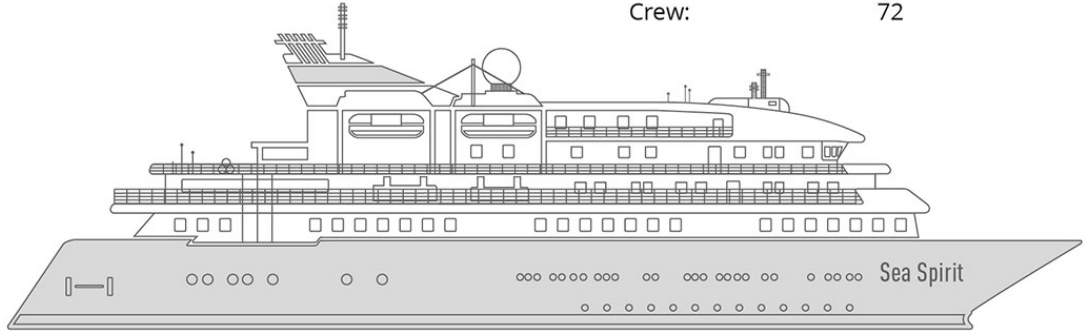

DECK PLAN M/V SEA SPIRIT

- Owner's
- Classic
- Premium
- Triple
- Deluxe
- Main Deck
- Superior

Length:	90.6 meters (297 ft.)
Beam:	15.3 meters (50 ft.)
Speed:	15 knots
Passengers:	114
Crew:	72

- SUN DECK —
- SPORTS DECK —
- CLUB DECK —
- OCEAN DECK —
- MAIN DECK —

SUN DECK

SPORTS DECK

CLUB DECK

OCEAN DECK

MAIN DECK