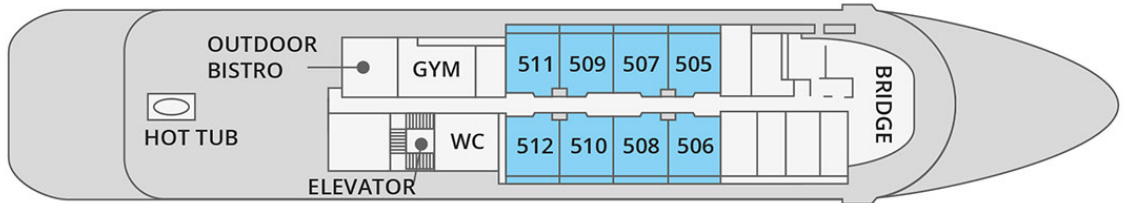

DECK PLAN M/V SEA SPIRIT

- Owner's
- Classic
- Premium
- Triple
- Deluxe
- Main Deck
- Superior

Length:	90.6 meters (297 ft.)
Beam:	15.3 meters (50 ft.)
Speed:	15 knots
Passengers:	114
Crew:	72

- SUN DECK —
- SPORTS DECK —
- CLUB DECK —
- OCEAN DECK —
- MAIN DECK —

SUN DECK

SPORTS DECK

CLUB DECK

OCEAN DECK

MAIN DECK