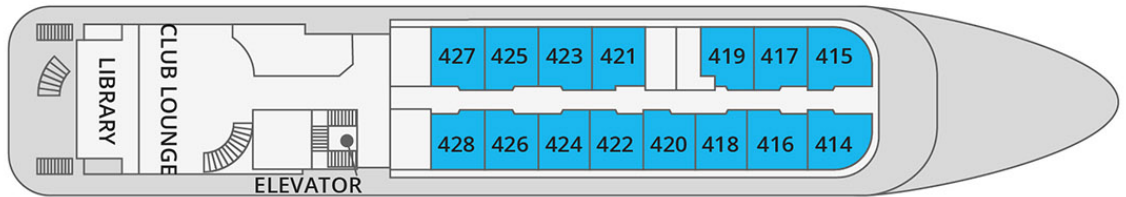

DECK PLAN M/V SEA SPIRIT

- Owner's
- Classic
- Premium
- Triple
- Deluxe
- Main Deck
- Superior

Length:	90.6 meters (297 ft.)
Beam:	15.3 meters (50 ft.)
Speed:	15 knots
Passengers:	114
Crew:	72

- SUN DECK —
- SPORTS DECK —
- CLUB DECK —
- OCEAN DECK —
- MAIN DECK —

SUN DECK

SPORTS DECK

CLUB DECK

OCEAN DECK

MAIN DECK