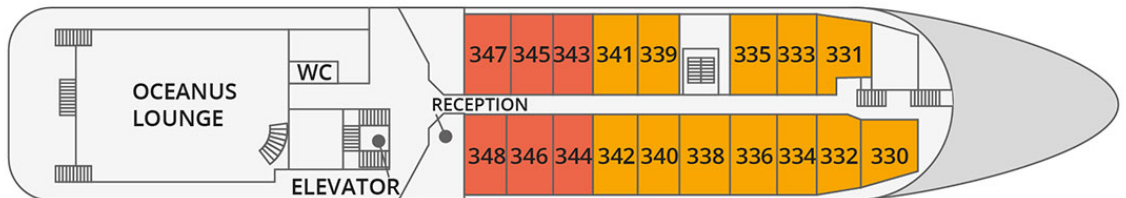

DECK PLAN M/V SEA SPIRIT

- Owner's
- Classic
- Premium
- Triple
- Deluxe
- Main Deck
- Superior

Length:	90.6 meters (297 ft.)
Beam:	15.3 meters (50 ft.)
Speed:	15 knots
Passengers:	114
Crew:	72

- SUN DECK —
- SPORTS DECK —
- CLUB DECK —
- OCEAN DECK —
- MAIN DECK —

SUN DECK

SPORTS DECK

CLUB DECK

OCEAN DECK

MAIN DECK